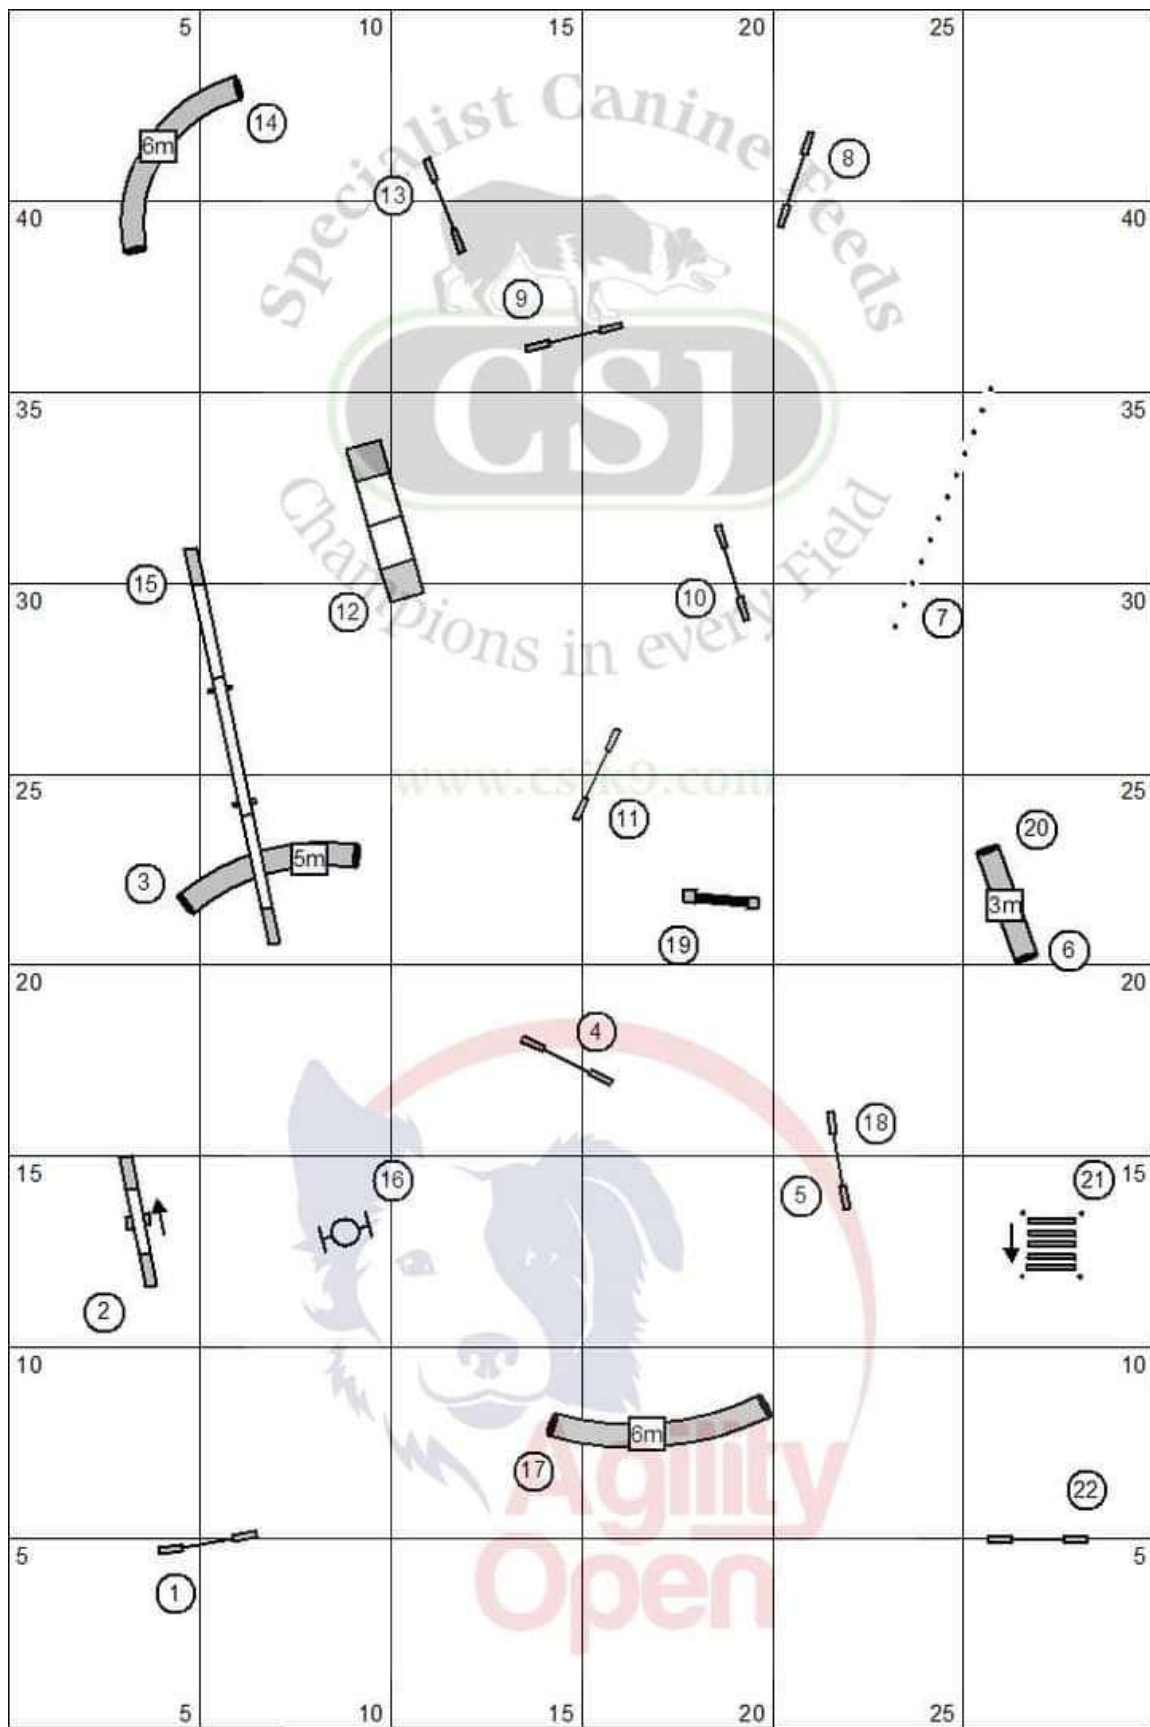

214m dog path
Next dog on start at #14

Ring 1

2022 CSJ Agility Open
Bury Farm, UK
Saturday 18th June
Biathlon Agility
Judge: Natalie Webb (England)

211m dog path
Next dog on start at #13

Ring 1

2022 CSJ Agility Open
Bury Farm, UK
Thursday 16th June
Pentathlon Agility 1
Judge: Natalie Webb (England)

208m dog path
Next dog on start at #17

Ring 1

2022 CSJ Agility Open
Bury Farm, UK
Sunday 19th June
CSJ Challenger
Designer: Natalie Webb (England)
Judges: Natalie Webb (England)
and Hannah Banks (England)