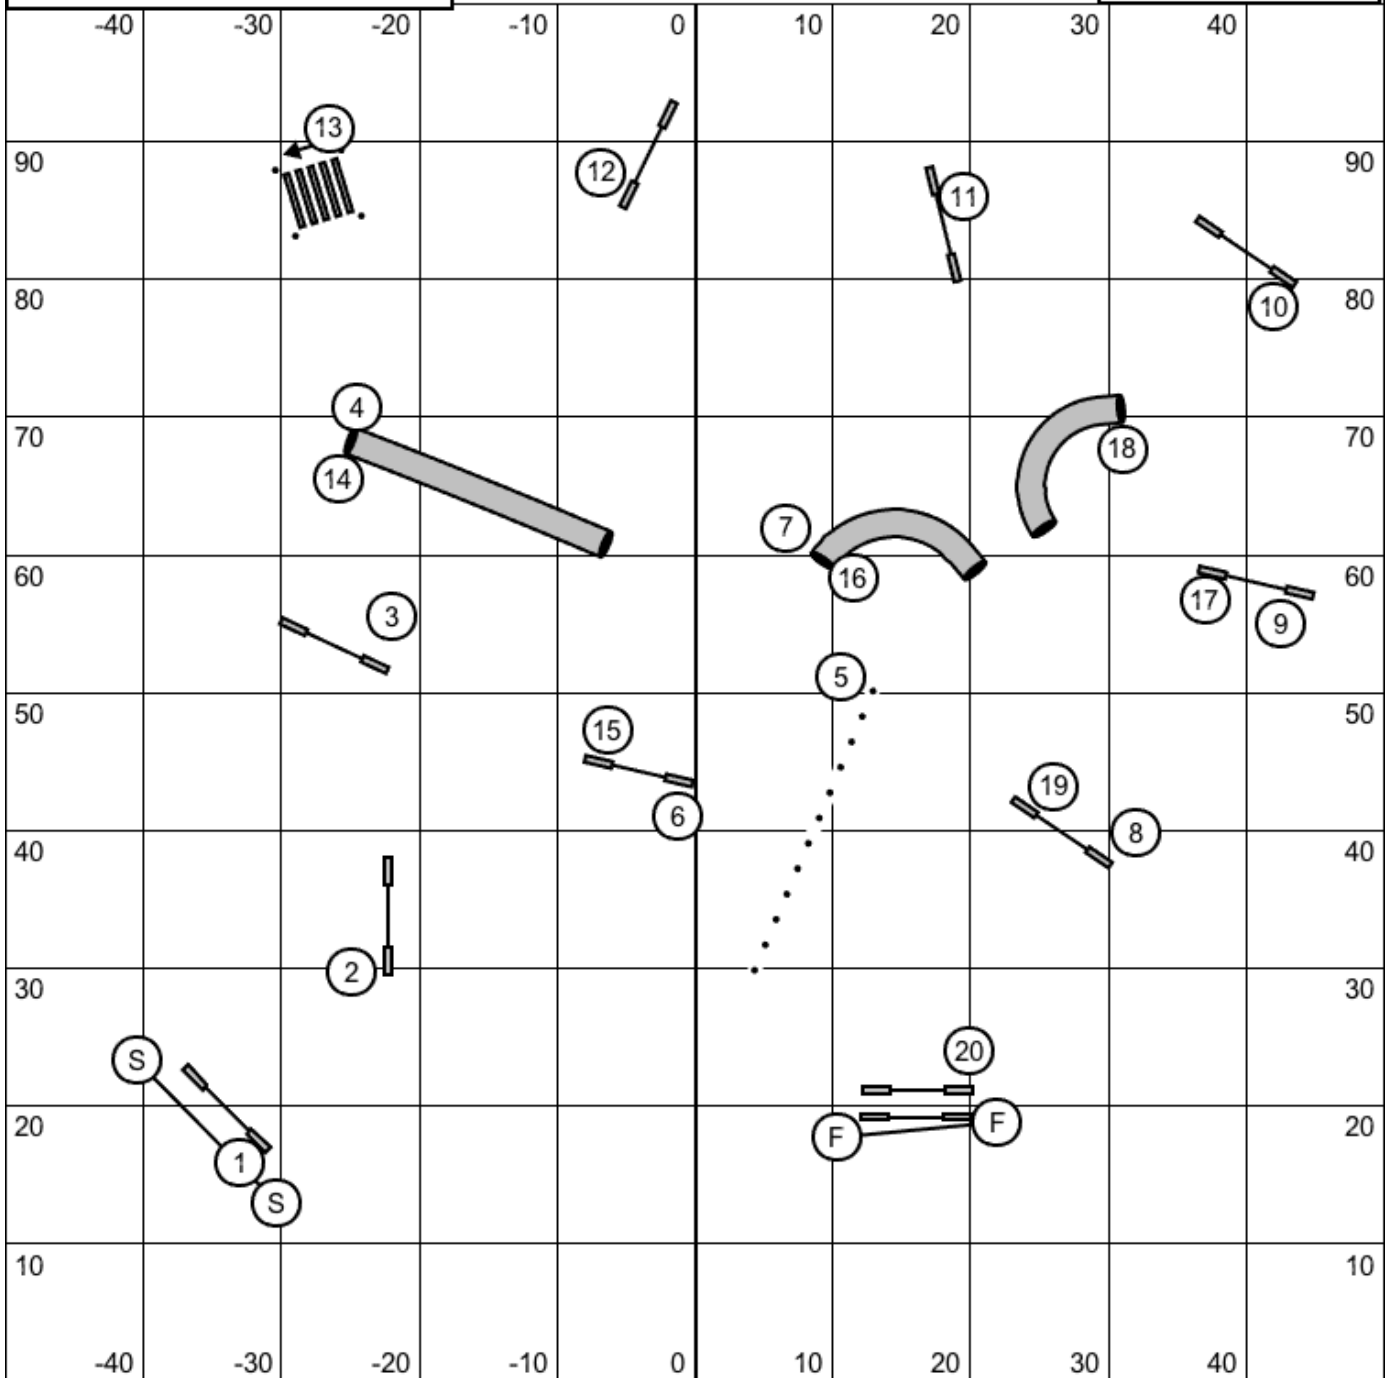

Kinetic Dog
Sat Oct 21, 2017

Bill Pinder

Biathlon/Perf Biathlon Jumpers