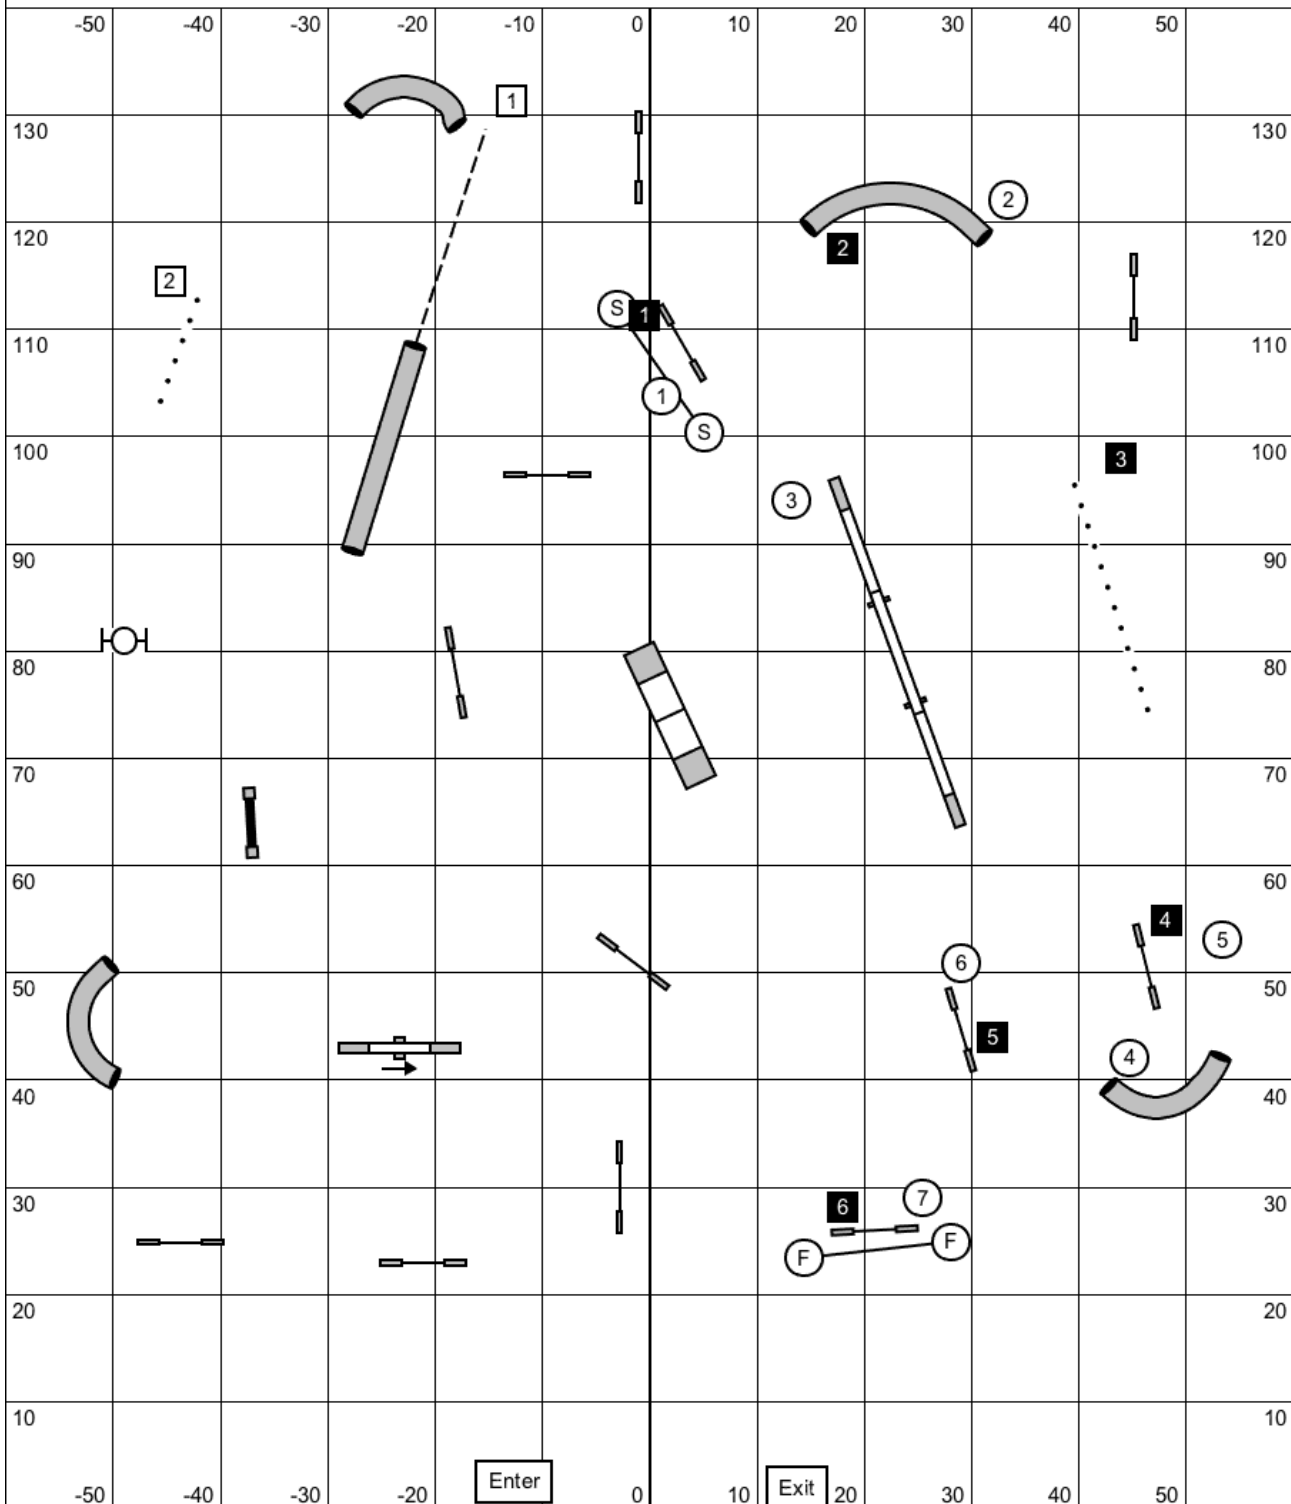

Gamble Times	
20-24	12.5 sec
16-16s	14 sec
4s-12	15 sec

Back to Back OK
No Contact to Contact
Time Gamble
Dark Squares 1-6 10 Pts
Light Circles 1-7 20 Pts

30 Sec Opening

1,2,3,5 System
25 sec opening
A frame is 5 pts

Masters/P3/Vet Gamblers
Riverside K9
Sat Sept 9, 2017
Bill Pinder

During gamble, once dog leaves
#3 tunnel, you may cross the line