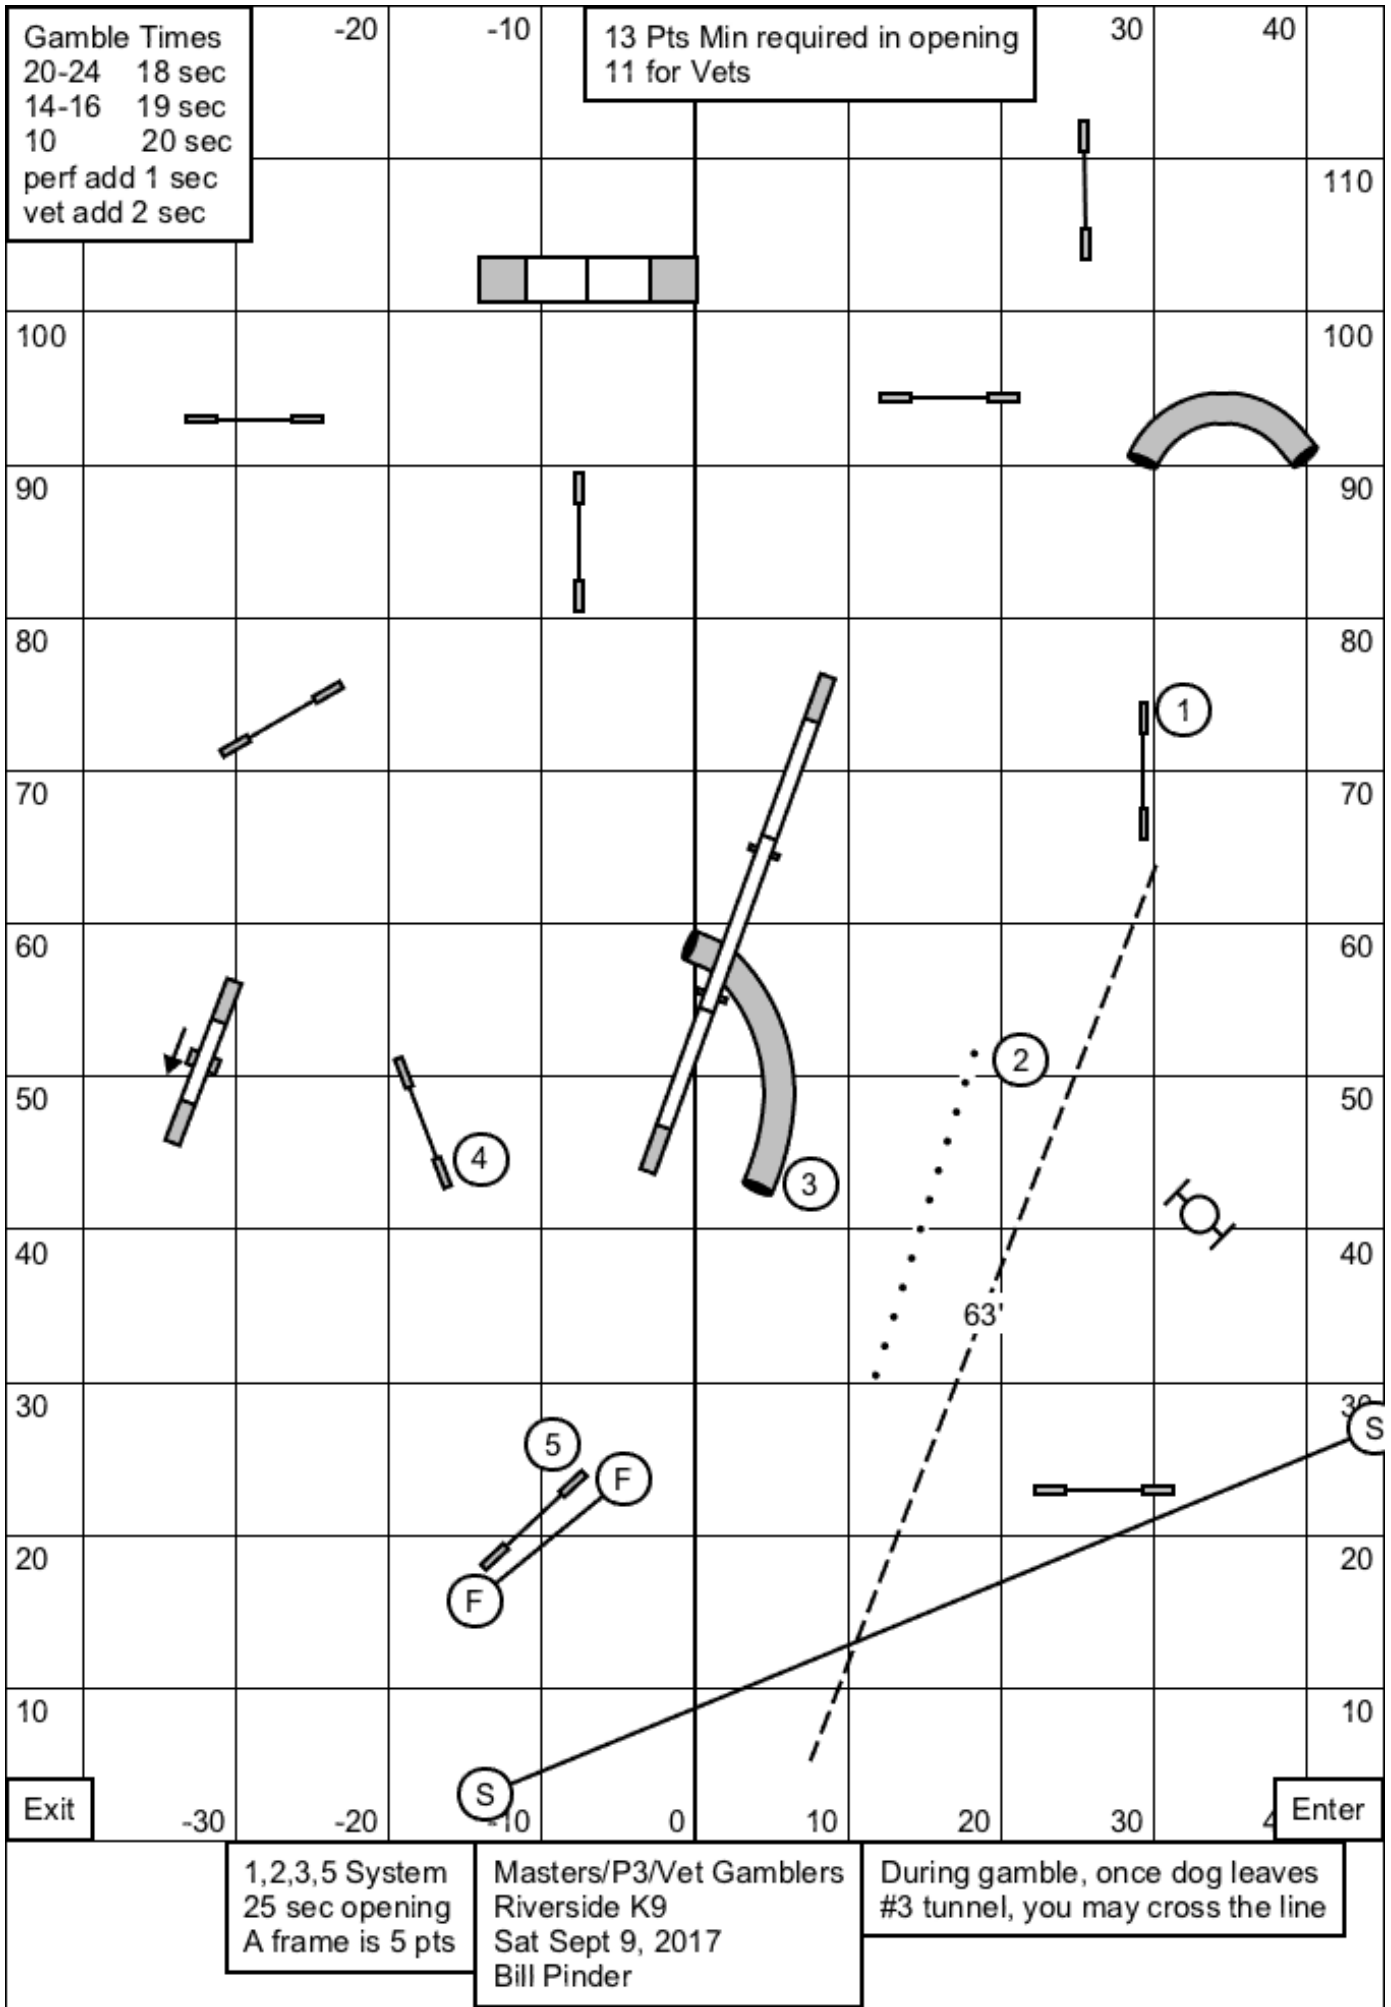

Gamble Times	
20-24	12.5 sec
16-16s	14 sec
4s-12	15 sec

Back to Back OK
No Contact to Contact
Time Gamble
Dark Squares 1-6 10 Pts
Light Circles 1-7 20 Pts

30 Sec Opening

1,2,3,5 System
25 sec opening
A frame is 5 pts

Masters/P3/Vet Gamblers
Riverside K9
Sat Sept 9, 2017
Bill Pinder

During gamble, once dog leaves
#3 tunnel, you may cross the line