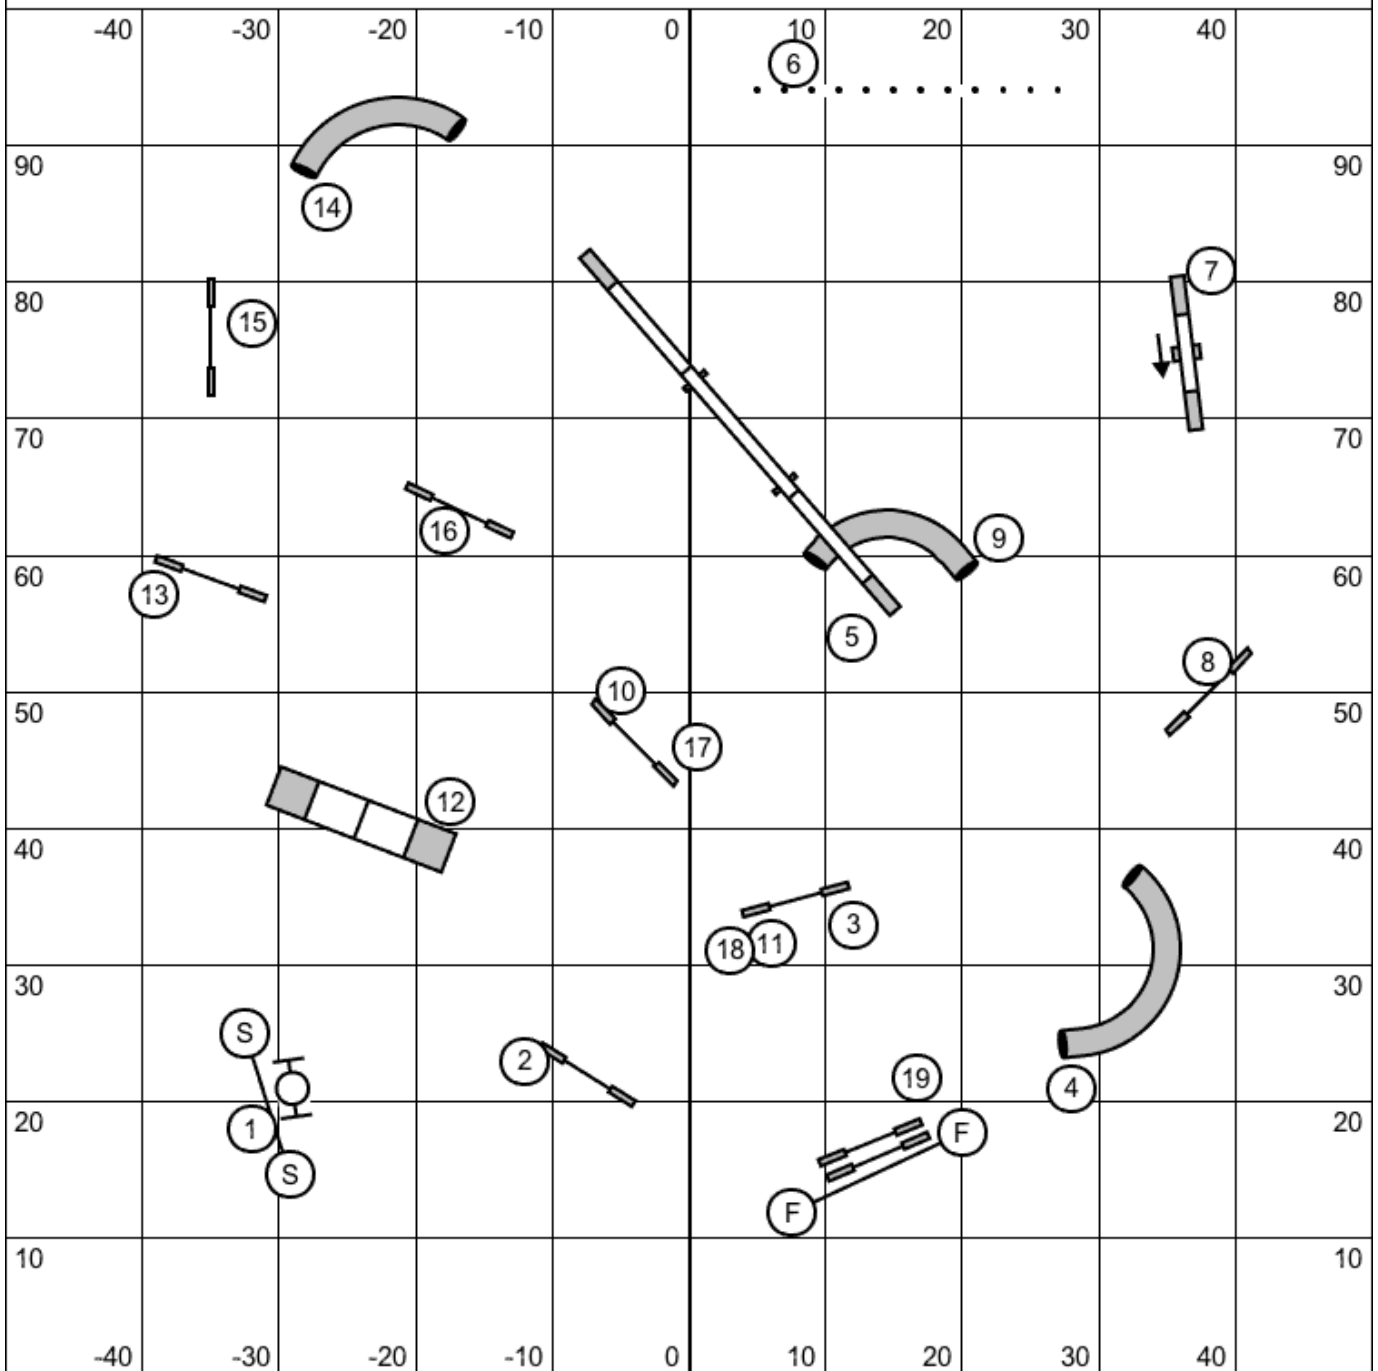

Kinetic Dog

Fri. Oct 20, 2017

Biathlon/Perf Biathlon Std

Bill Pinder