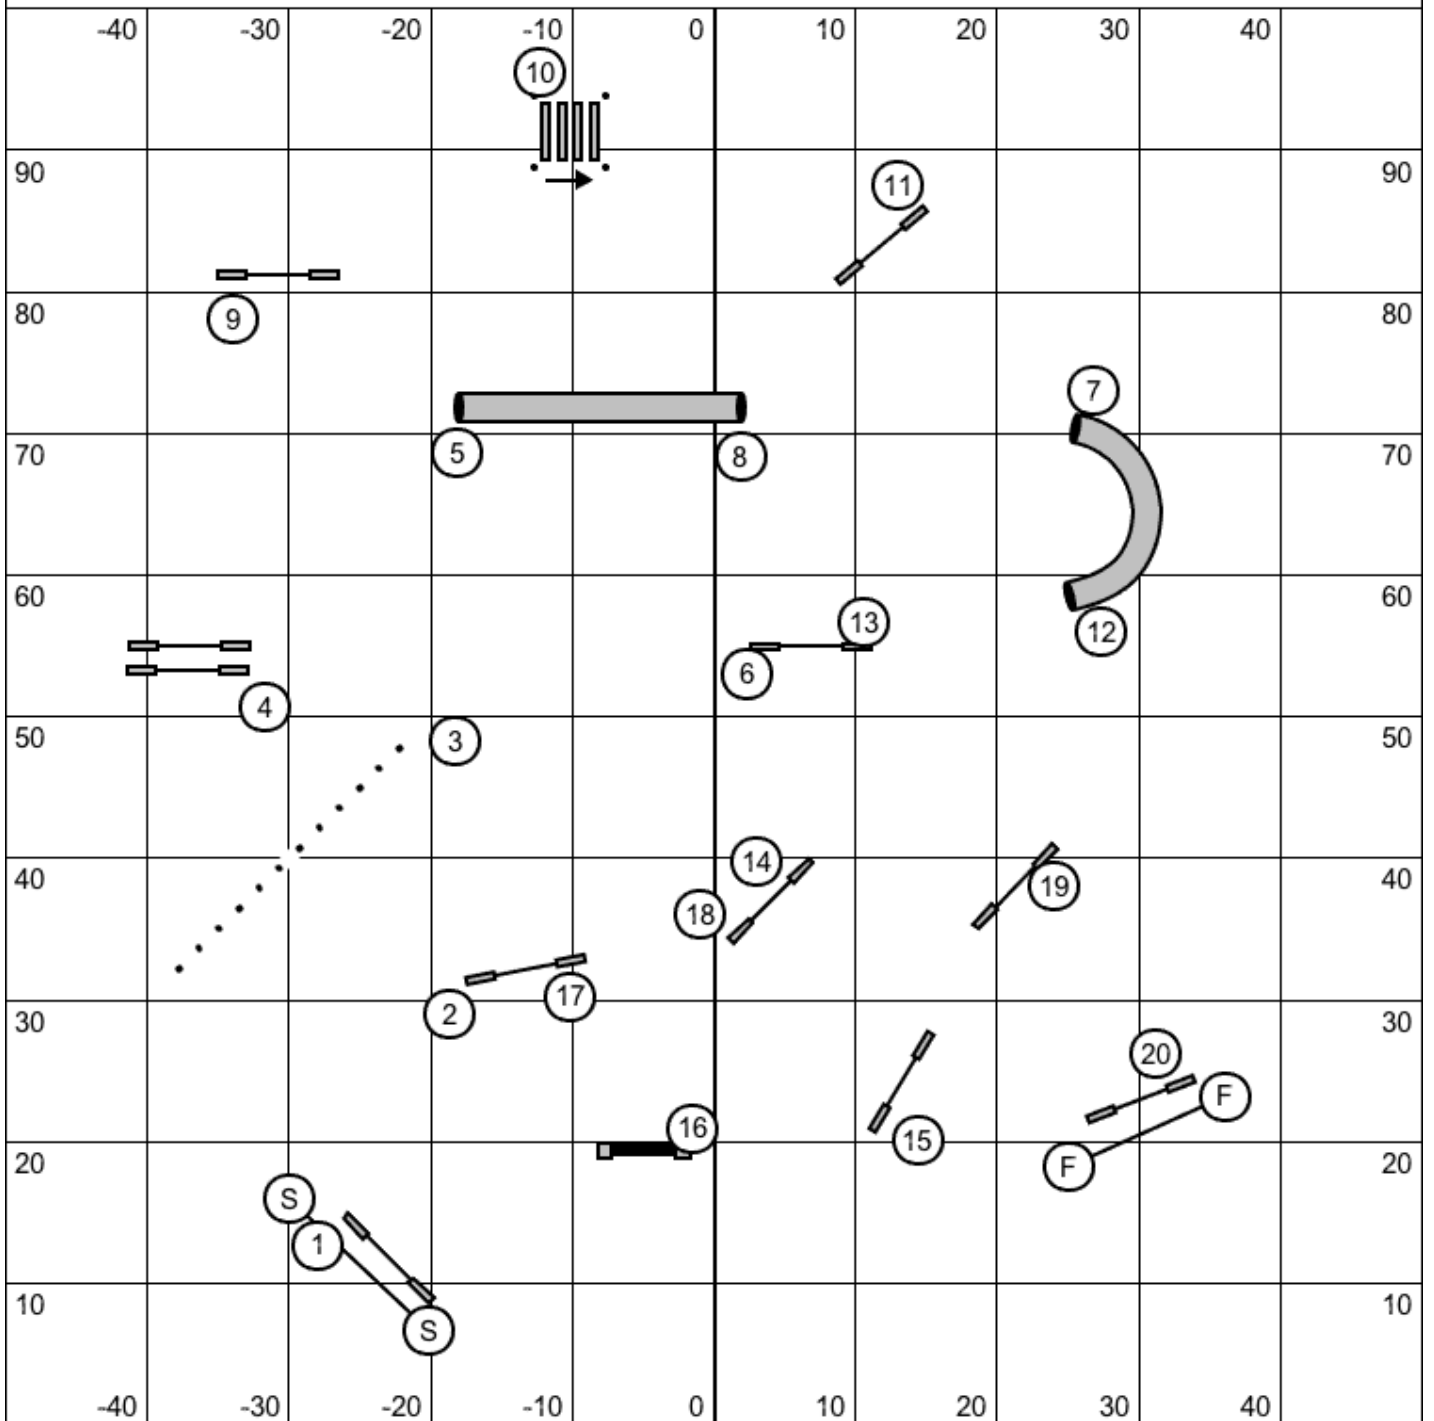

UKI US Open

Masters Heat Jumping

Thursday Nov 17, 2016

Sponsored by 1-TDC

Bill Pinder

Perry GA