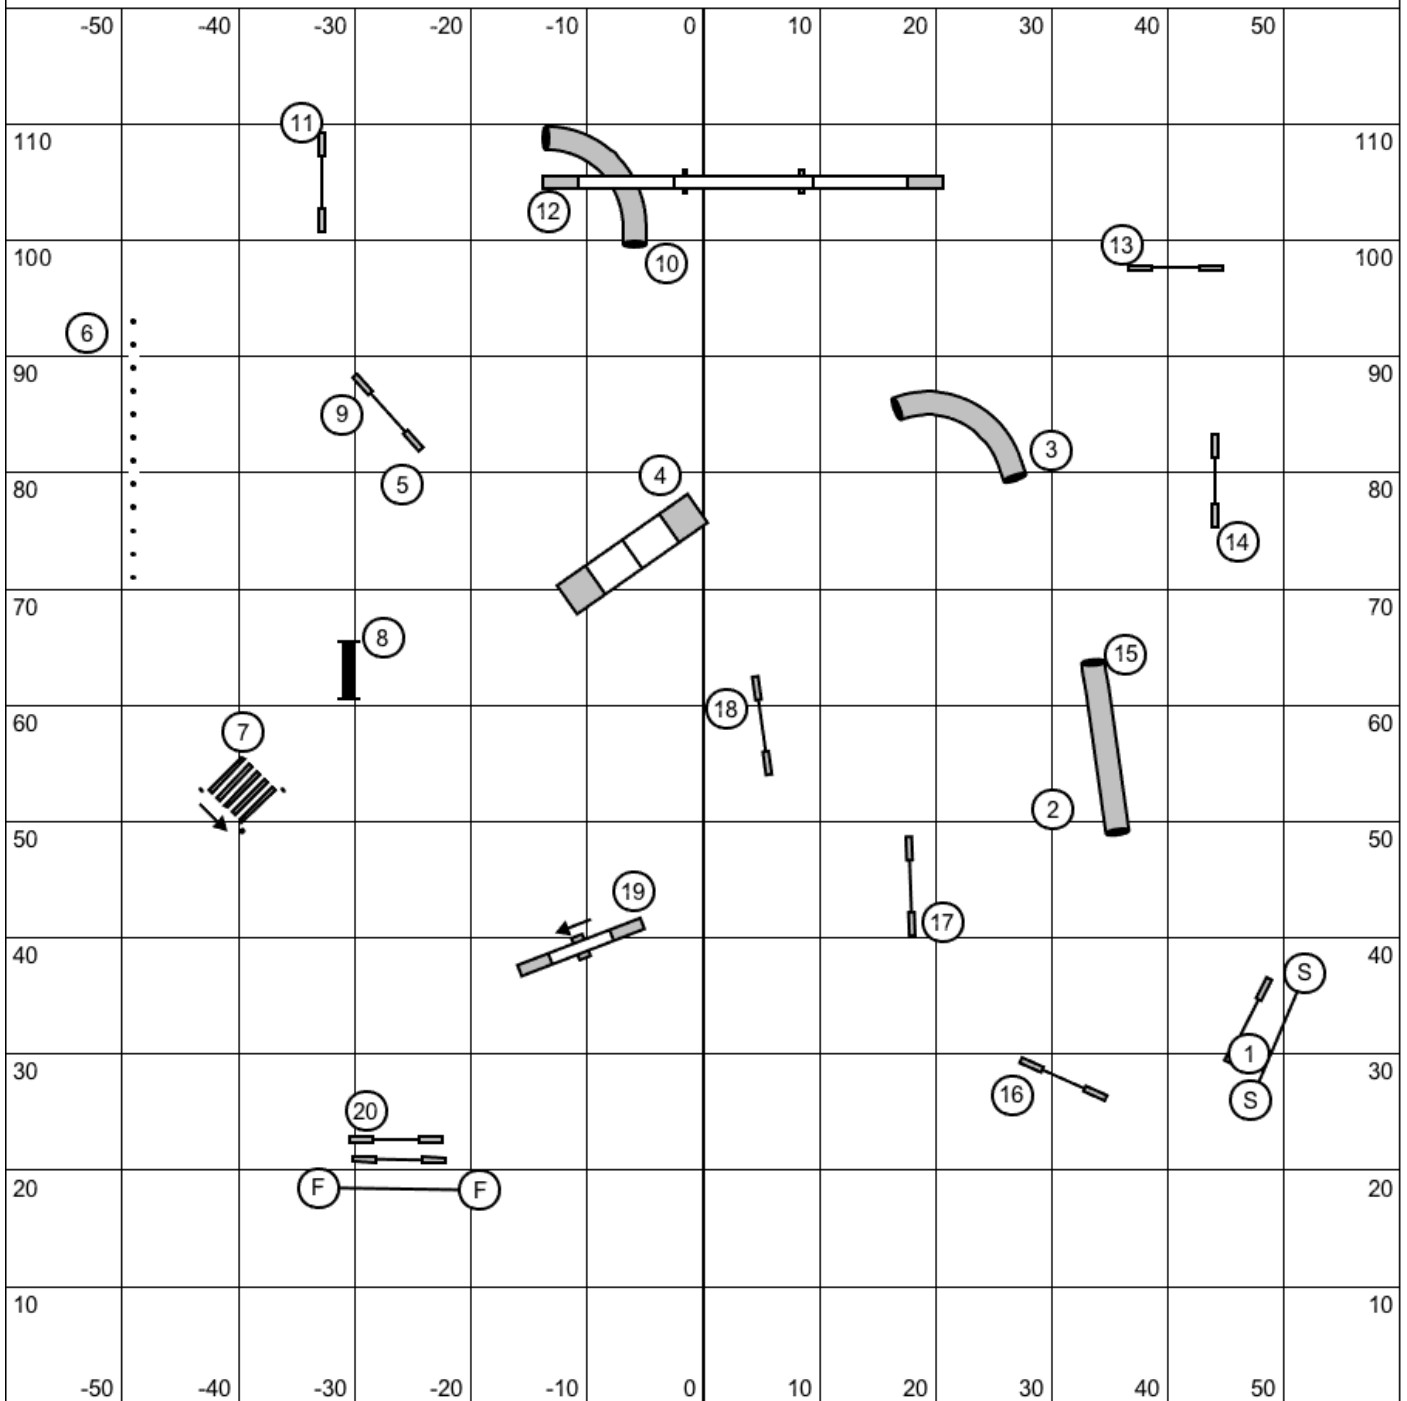

UKI US Open

Sunday Nov 20, 2016

Perry GA

Biathlon Agility

Sponsored by Hititboard.com

Bill Pinder